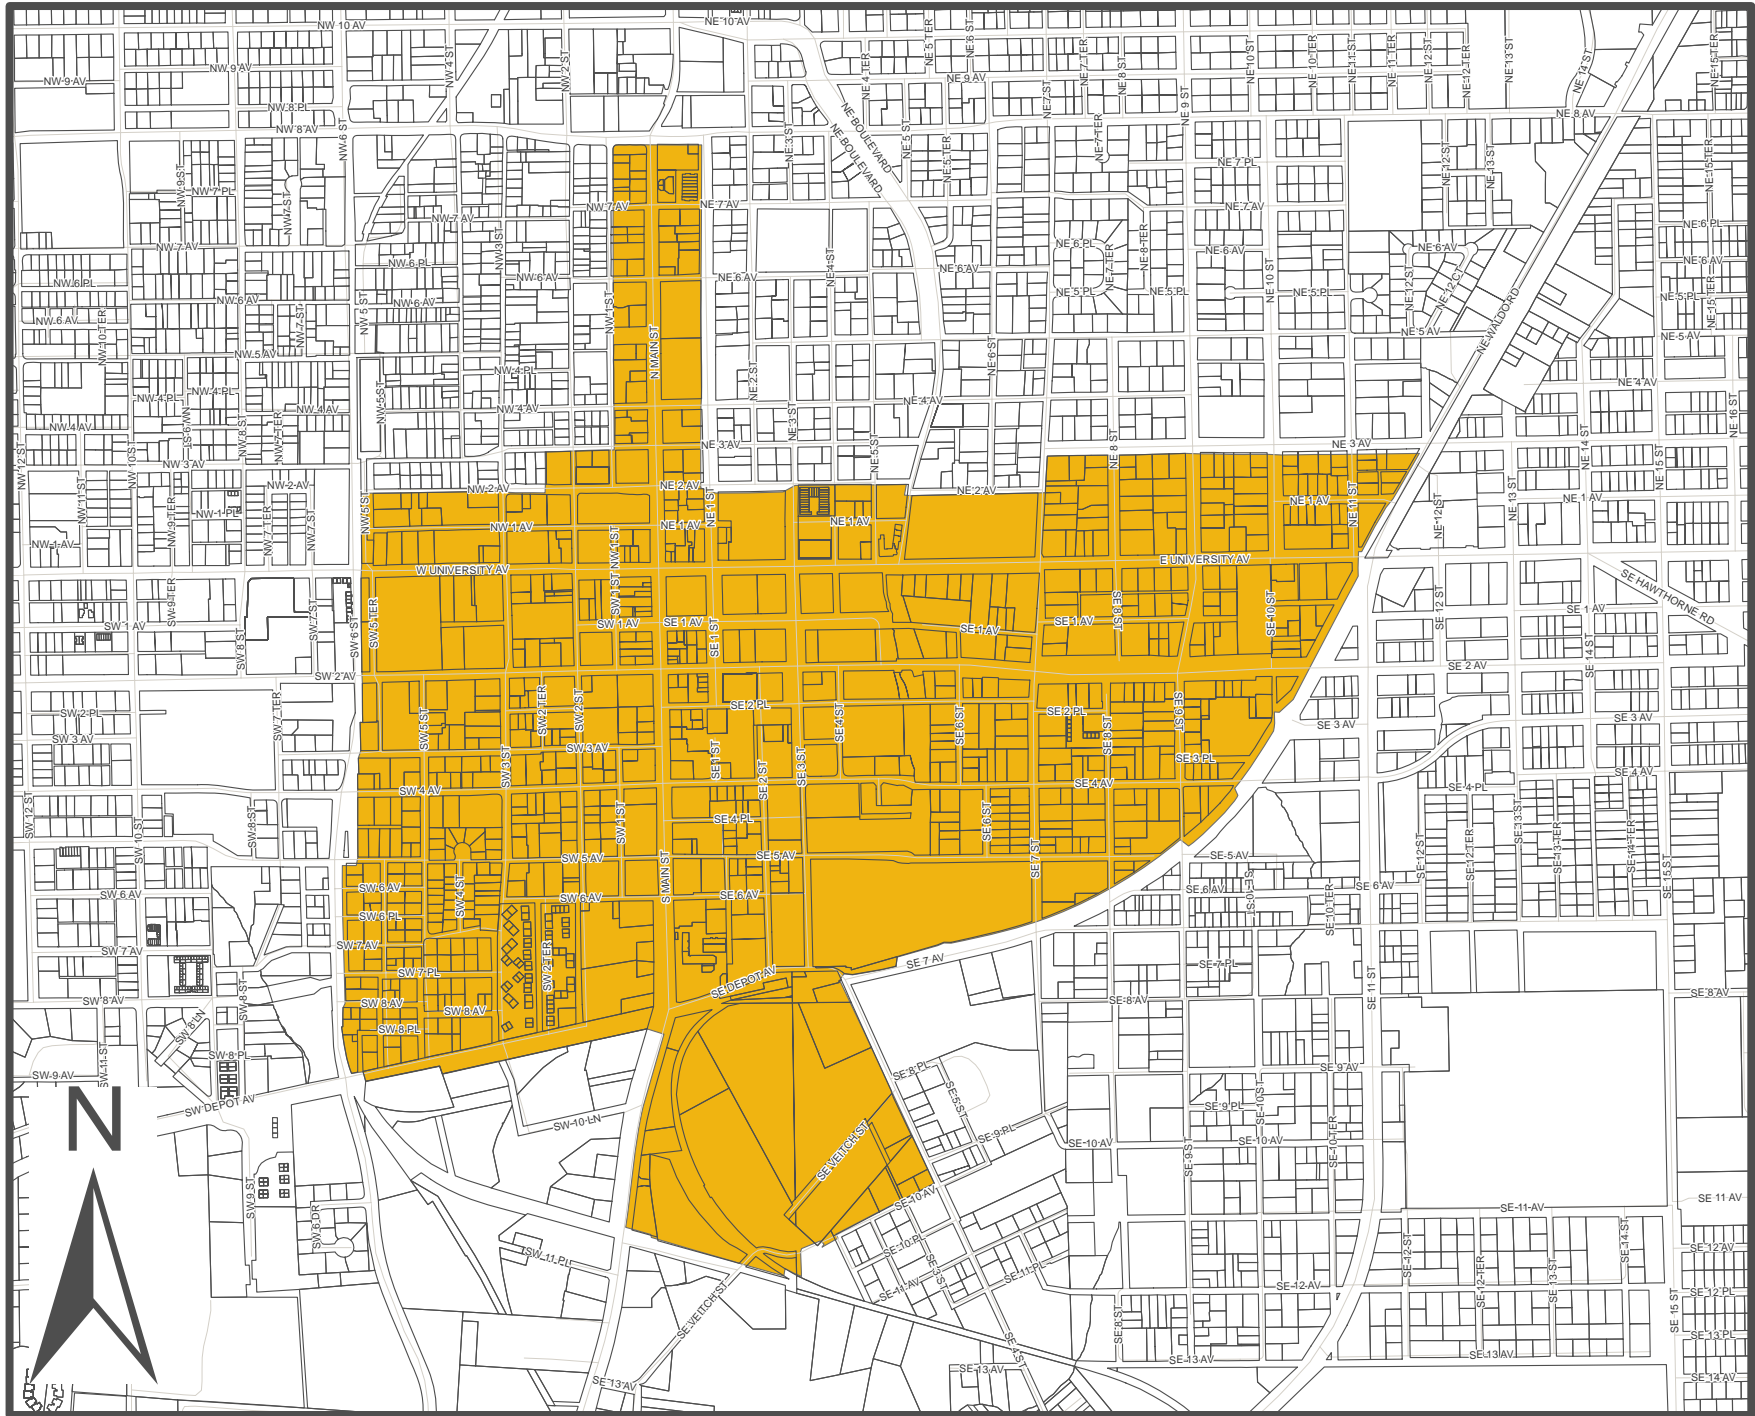

# Downtown Redevelopment Area

0 625 1,250 2,500 Feet

Gainesville Community Redevelopment Agency